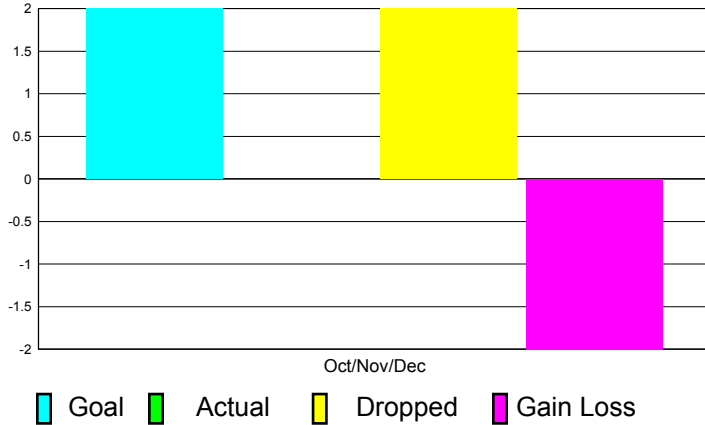

GMT Reports for District (or Undistricted) **District 116 A**

GMT: HOWARD PATRICK LEE

Location: SPAIN

GMT CA: 4

CLUBS

**Club Results
2011-2012**

**Clubs
2010-2011**

Month	New Club Goal	Actual New Clubs	Actual Dropped Clubs	Gain/Loss of Clubs	Gain/Loss of Clubs
Oct/Nov/Dec	2	0	2	-2	-2
Totals	2	0	2	-2	-2

Club Results 2011-2012

Goal, New, Dropped, Gain/Loss

Comparison of Club Gain/Loss

Current Year Compared to the Previous Year

YTD Status Quo Clubs 2010-2011

Status Quo Clubs Compared to Status Quo Members

MEMBERSHIP