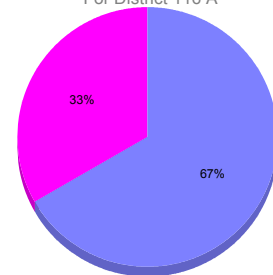

**Membership Results
2011-2012**

**Membership
2010-2011**

Month	Net Memb Goal	Actual New Memb	Actual Dropped Memb	Gain/Loss of Memb	Gain/ Loss of Memb
Oct/Nov/Dec	50	110	166	-56	-101
Totals	50	110	166	-56	-101

Membership Results 2011-2012

Goal, New, Dropped, Gain/Loss

Comparison of Membership Gain/Loss

Current Year Compared to the Previous Year

Gender Comparison 2010-2011

For District 116 A

Oct/Nov/Dec

■ Male ■ Female