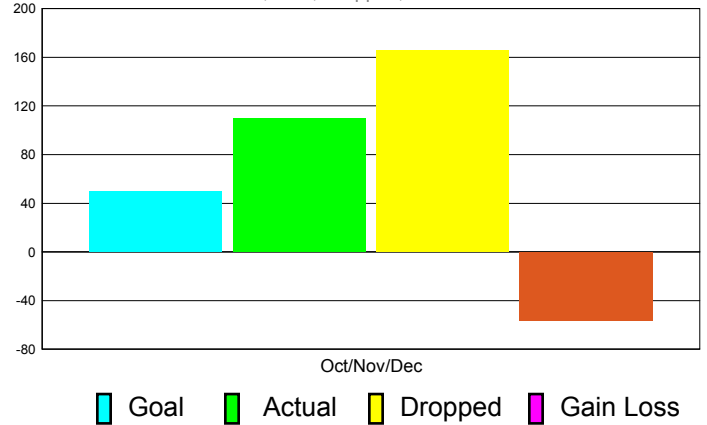

Membership Results 2011-2012

Goal, New, Dropped, Gain/Loss